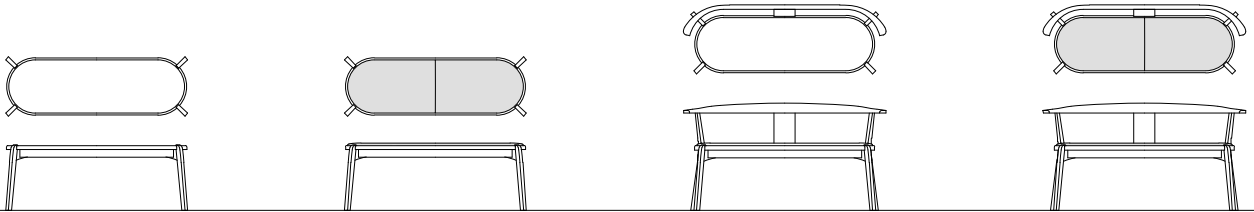

AGILE Dining (アジレ ダイニング)

WALNUT, OAK / oil finished

Side Chair (Upholstery) W53. D45. H69.5. SH44.5	Round Chair (Upholstery) W53. D45. H69.5. SH44.5	Stool (Upholstery) W39. D39. H44.5	Round Stool (Upholstery) W39. D39. H44.5	Counter Stool (Upholstery) W39. D39. H72.5	Counter Chair (Upholstery) W53. D45. H97.5. SH72.5	Counter Round Chair (Upholstery) W53. D45. H97.5. SH72.5
Side Chair (Wood) W53. D45. H69.5. SH43 ¥ 64.900	Round Chair (Wood) W53. D45. H69.5. SH43 ¥ 94.600	Stool (Wood) W39. D39. H43 ¥ 48.400	Round Stool (Wood) W39. D39. H43 ¥ 77.000	Counter Stool (Wood) W39. D39. H71 ¥ 103.400	Counter Chair (Wood) W53. D45. H97.5. SH71 ¥ 149.600	Counter Round Chair (Wood) W53. D45. H97.5. SH71 ¥ 178.200

Bench (Wood) W120. D39. H43 ¥ 149.600	Bench (Upholstery) W120. D39. H44.5	Settee (Wood) W134. D45. H69.5. SH43 ¥ 204.600	Settee (Upholstery) W134. D45. H69.5. SH44.5
---	--	--	---

Texture	Side Chair	Round Chair	Stool	Round Stool	Counter Stool	Counter Chair	Counter Round Chair	Bench	Settee
Kaplis / カプリス	¥ 66.000	¥ 93.500	¥ 49.500	¥ 77.000	¥ 101.200	¥ 146.300	¥ 174.900	¥ 158.400	¥ 212.300
Panama / パナマ									
Amsterdam / アムステルダム	¥ 69.300	¥ 96.800	¥ 52.800	¥ 80.300	¥ 104.500	¥ 150.700	¥ 178.200	¥ 165.000	¥ 217.800
Magonza / マゴンザ									
Rico / リコ	¥ 71.500	¥ 100.100	¥ 56.100	¥ 83.600	¥ 107.800	¥ 152.900	¥ 180.400	¥ 172.700	¥ 225.500
Clunis / クルニス	¥ 75.900	¥ 104.500	¥ 60.500	¥ 88.000	¥ 112.200	¥ 157.300	¥ 185.900	¥ 177.100	¥ 229.900
Fine Curf / ファインカーフ(合皮)	¥ 71.500	¥ 100.100	¥ 56.100	¥ 83.600	¥ 107.800	¥ 152.900	¥ 180.400	¥ 172.700	¥ 225.500
Grato / グラート(皮革)	¥ 75.900	¥ 104.500	¥ 60.500	¥ 88.000	¥ 112.200	¥ 157.300	¥ 185.900	¥ 177.100	¥ 229.900
Fino / フィーノ(皮革)	¥ 80.300	¥ 107.800	¥ 63.800	¥ 91.300	¥ 115.500	¥ 160.600	¥ 189.200	¥ 188.100	¥ 240.900