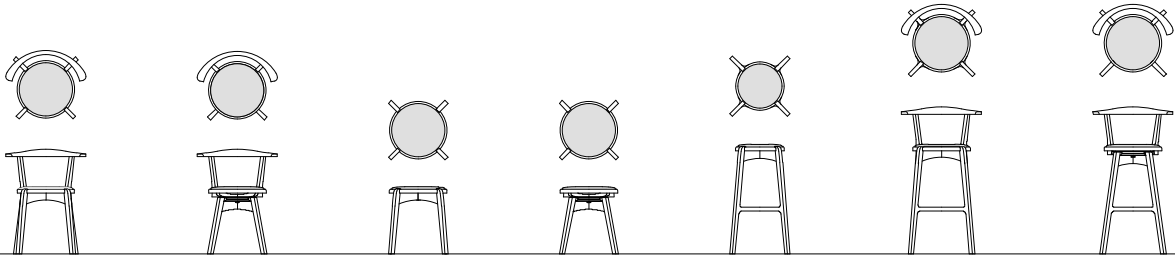

AGILE Dining (アジレ ダイニング)

WALNUT, OAK / oil finished

Side Chair (Upholstery) W53. D45. H69.5. SH44.5	Round Chair (Upholstery) W53. D45. H69.5. SH44.5	Stool (Upholstery) W39. D39. H44.5	Round Stool (Upholstery) W39. D39. H44.5	Counter Stool (Upholstery) W39. D39. H72.5	Counter Chair (Upholstery) W53. D45. H97.5. SH72.5	Counter Round Chair (Upholstery) W53. D45. H97.5. SH72.5
Side Chair (Wood) W53. D45. H69.5. SH43 ¥ 64.900	Round Chair (Wood) W53. D45. H69.5. SH43 ¥ 94.600	Stool (Wood) W39. D39. H43 ¥ 48.400	Round Stool (Wood) W39. D39. H43 ¥ 77.000	Counter Stool (Wood) W39. D39. H71 ¥ 103.400	Counter Chair (Wood) W53. D45. H97.5. SH71 ¥ 149.600	Counter Round Chair (Wood) W53. D45. H97.5. SH71 ¥ 178.200

Bench (Wood) W120. D39. H43 ¥ 149.600	Bench (Upholstery) W120. D39. H44.5	Settee (Wood) W134. D45. H69.5. SH43 ¥ 204.600	Settee (Upholstery) W134. D45. H69.5. SH44.5
---	--	--	---

Texture	Side Chair	Round Chair	Stool	Round Stool	Counter Stool	Counter Chair	Counter Round Chair	Bench	Settee
Kaplis / カプリス	¥ 66.000	¥ 93.500	¥ 49.500	¥ 77.000	¥ 101.200	¥ 146.300	¥ 174.900	¥ 158.400	¥ 212.300
Panama / パナマ									
Amsterdam / アムステルダム	¥ 69.300	¥ 96.800	¥ 52.800	¥ 80.300	¥ 104.500	¥ 150.700	¥ 178.200	¥ 165.000	¥ 217.800
Magonza / マゴンザ									
Rico / リコ	¥ 71.500	¥ 100.100	¥ 56.100	¥ 83.600	¥ 107.800	¥ 152.900	¥ 180.400	¥ 172.700	¥ 225.500
Clunis / クルニス	¥ 75.900	¥ 104.500	¥ 60.500	¥ 88.000	¥ 112.200	¥ 157.300	¥ 185.900	¥ 177.100	¥ 229.900
Fine Curf / ファインカーフ(合皮)	¥ 71.500	¥ 100.100	¥ 56.100	¥ 83.600	¥ 107.800	¥ 152.900	¥ 180.400	¥ 172.700	¥ 225.500
Grato / グラート(皮革)	¥ 75.900	¥ 104.500	¥ 60.500	¥ 88.000	¥ 112.200	¥ 157.300	¥ 185.900	¥ 177.100	¥ 229.900
Fino / フィーノ(皮革)	¥ 80.300	¥ 107.800	¥ 63.800	¥ 91.300	¥ 115.500	¥ 160.600	¥ 189.200	¥ 188.100	¥ 240.900