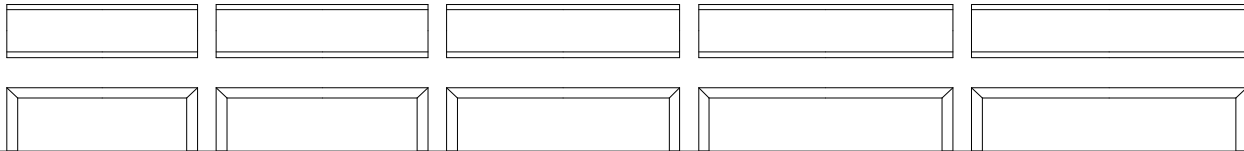

Bench W 126
W126. D35. H42
¥ 90.000

Bench W 140
W140. D35. H42
¥ 94.000

Bench W 154
W154. D35. H42
¥ 97.000

Bench W 168
W168. D35. H42
¥ 100.000

Bench W 182
W182. D35. H42
¥ 104.000