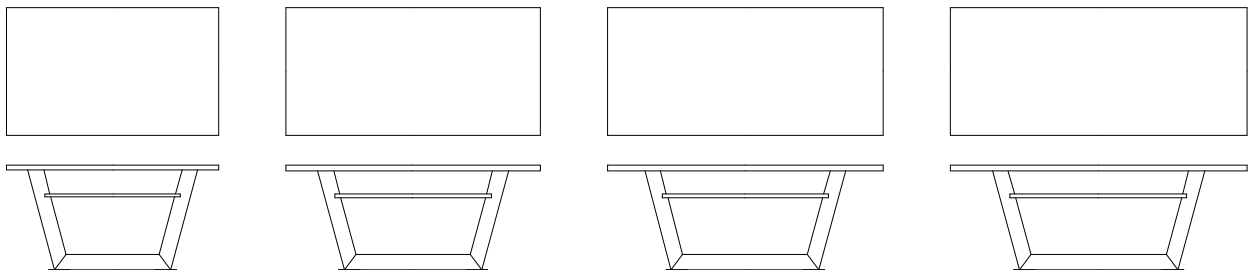

Dining Table 140 W140. D84. H70 ¥ 297.000
Dining Table 154 W154. D84. H70 ¥ 305.800
Dining Table 168 W168. D84. H70 ¥ 310.200
Dining Table 182 W182. D84. H70 ¥ 324.500
Dining Table 196 W196. D84. H70 ¥ 341.000
Dining Table 210 W210. D84. H70 ¥ 360.800