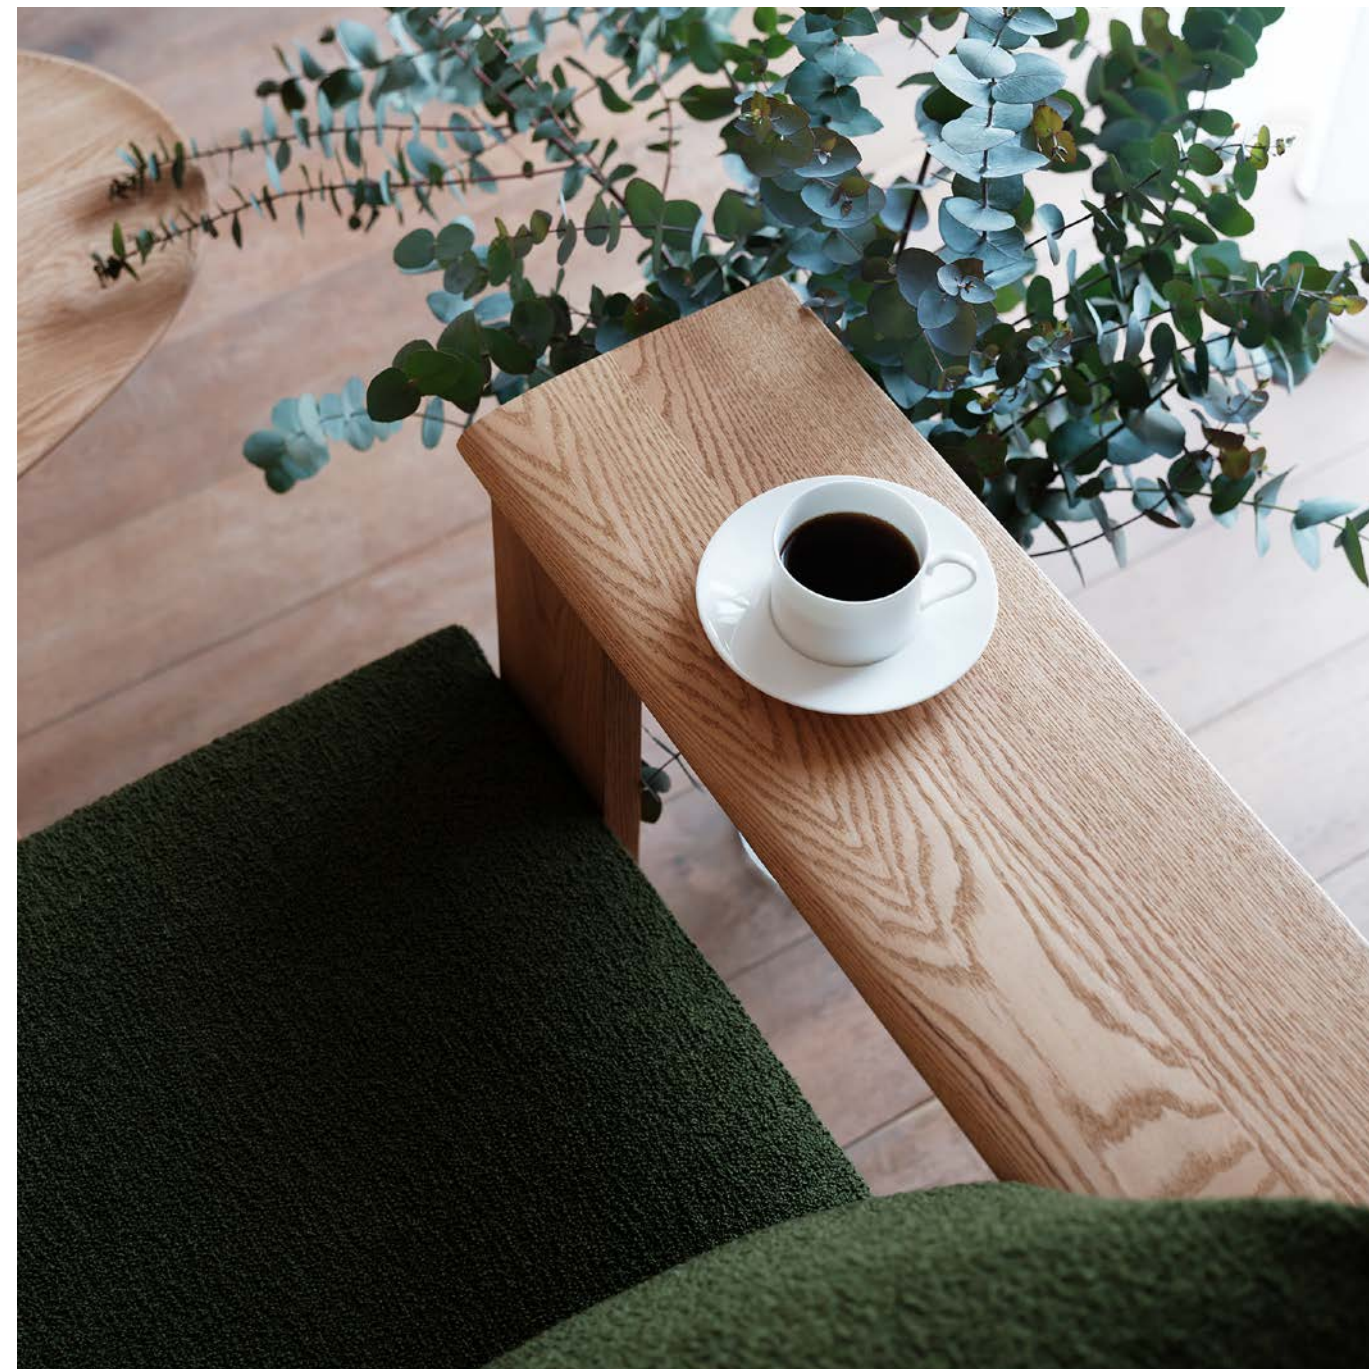

NETTO Sofa 210
w210 d94 h70 sh39