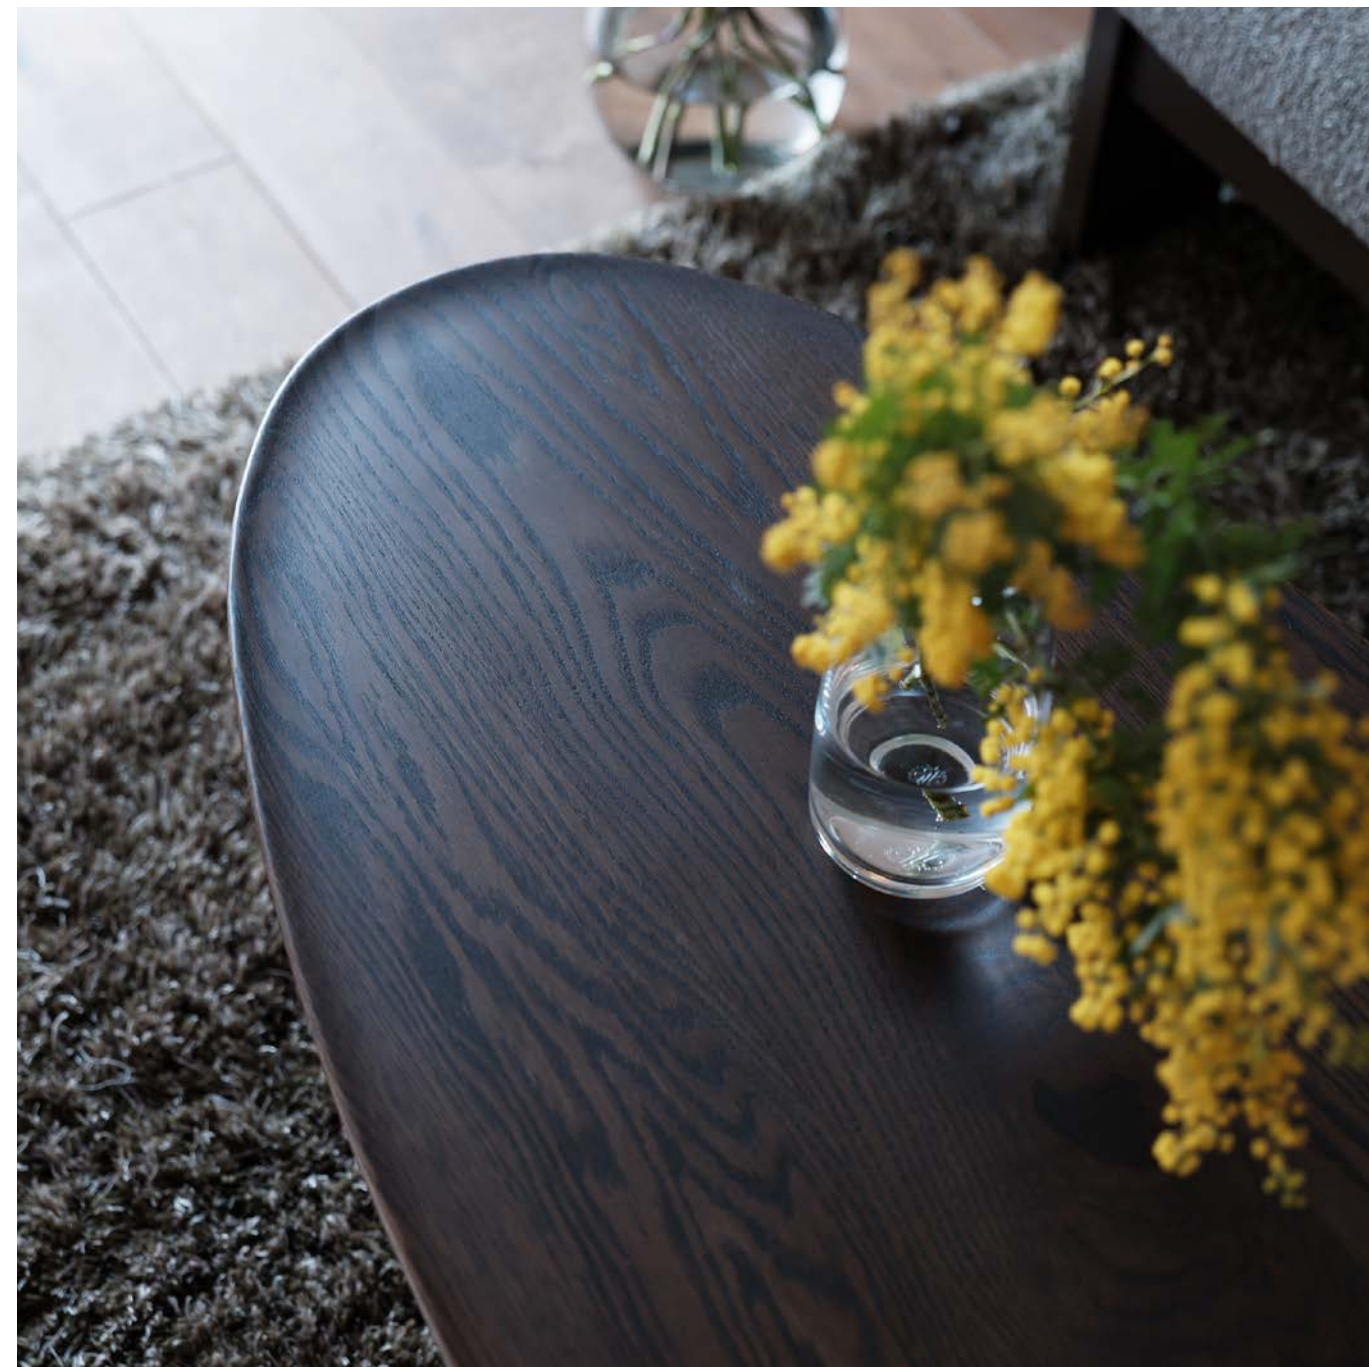

NETTO Coffee Table 168
w168 d56 h42