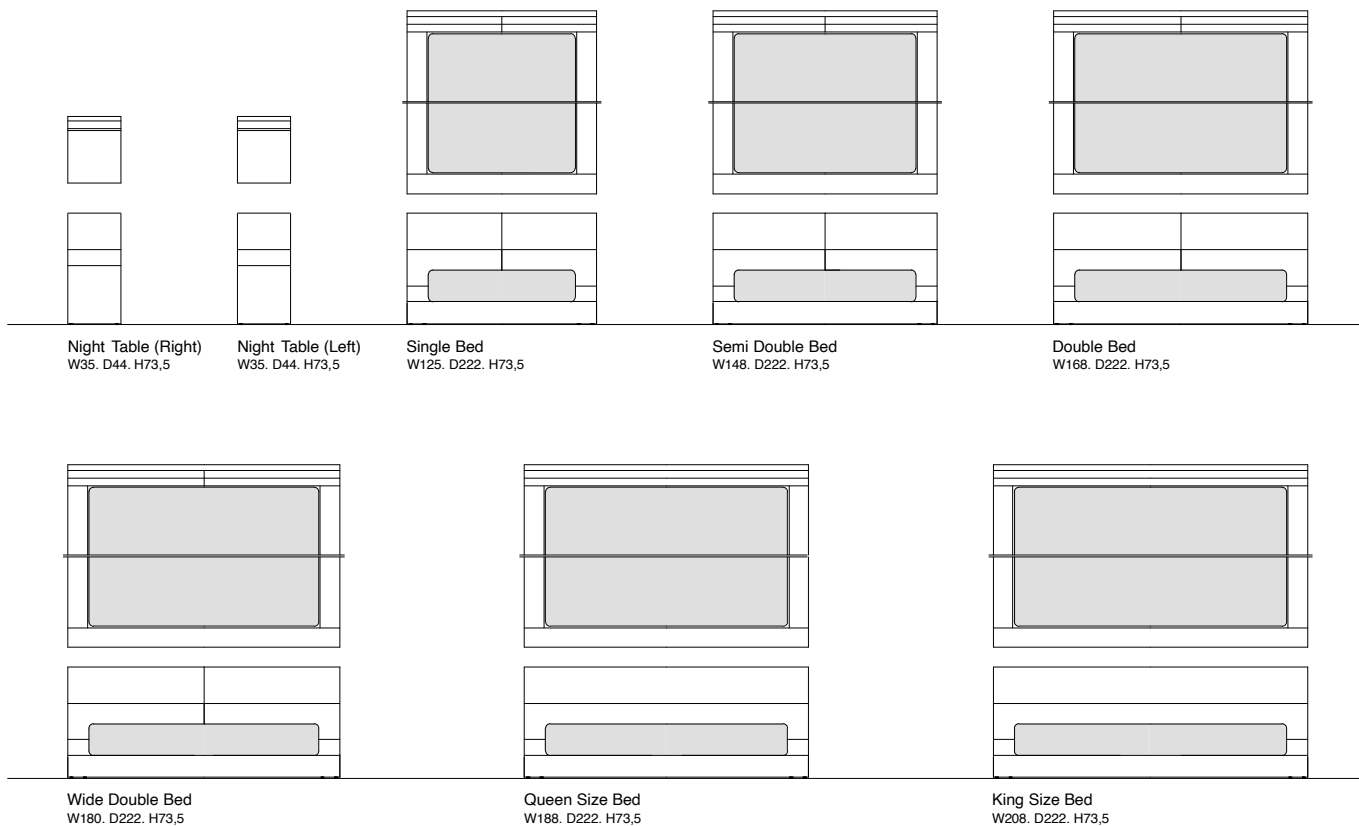

QUATTRO (クアトロ)

MDF / polyurethane painted (black) WALNUT, OAK / polyurethane painted, oil finished

Material	Shaving Style	Night Table	Single Bed	Semi Double Bed	Double Bed	Wide Double Bed	Queen Size Bed	King Size Bed
MDF	ウェーブ (polyurethane black)	¥ 51.700	¥ 194.700	¥ 209.000	¥ 234.300	¥ 249.700	¥ 290.400	¥ 328.900
	フラット (oil)	¥ 66.000	¥ 275.000	¥ 286.000	¥ 297.000	¥ 310.200	¥ 337.700	¥ 374.000
OAK WALNUT	ウェーブ (polyurethane)	¥ 79.200	¥ 289.300	¥ 299.200	¥ 310.200	¥ 321.200	¥ 349.800	¥ 387.200
	クロス (polyurethane)							