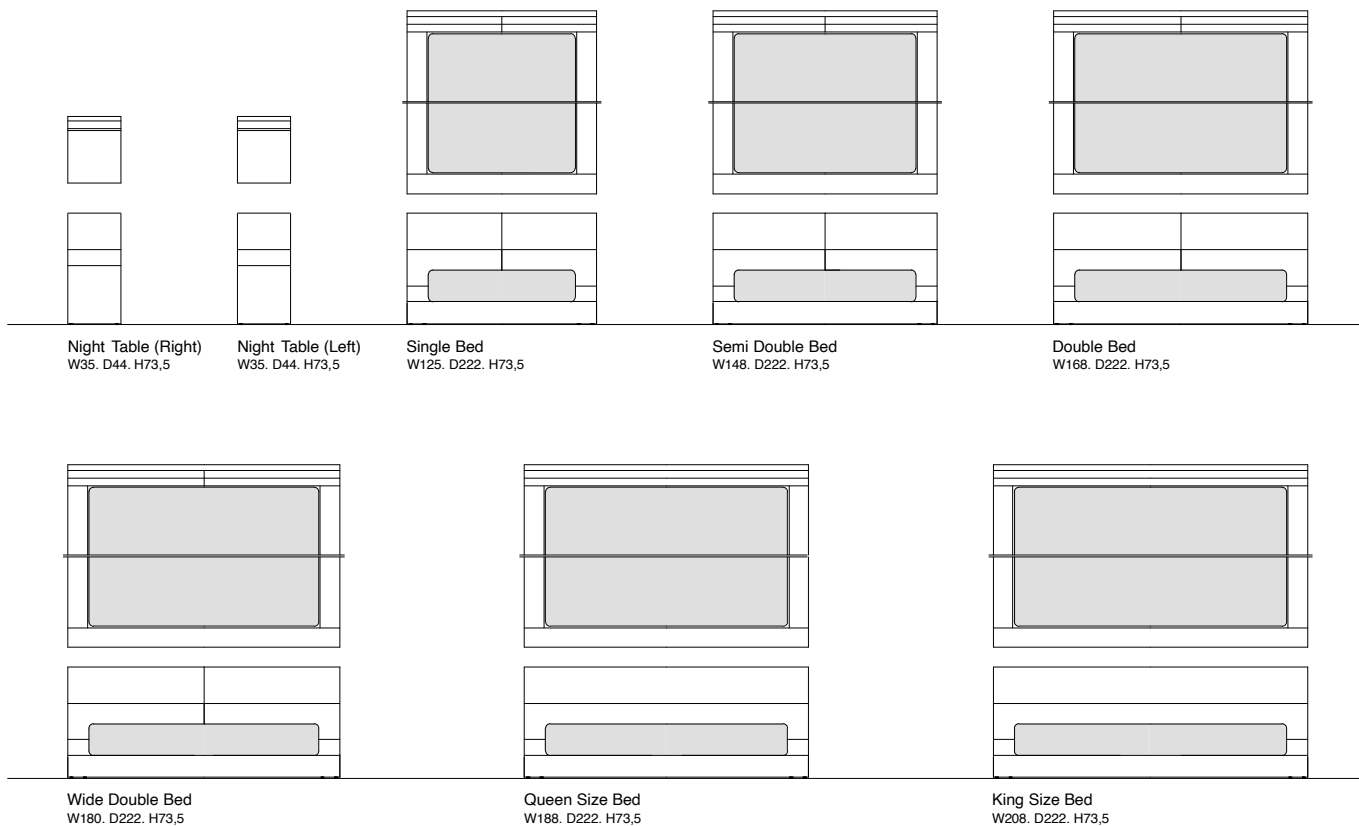

QUATTRO (クアトロ)

MDF / polyurethane painted (black) WALNUT, OAK / polyurethane painted, oil finished

Material	Shaving Style	Night Table	Single Bed	Semi Double Bed	Double Bed	Wide Double Bed	Queen Size Bed	King Size Bed
MDF	ウェーブ (polyurethane black)	¥ 40.700	¥ 155.100	¥ 167.200	¥ 187.000	¥ 199.100	¥ 232.100	¥ 262.900
	フラット (oil)	¥ 52.800	¥ 220.000	¥ 228.800	¥ 237.600	¥ 247.500	¥ 269.500	¥ 299.200
OAK WALNUT	ウェーブ (polyurethane)	¥ 62.700	¥ 231.000	¥ 238.700	¥ 247.500	¥ 256.300	¥ 279.400	¥ 309.100
	クロス (polyurethane)							