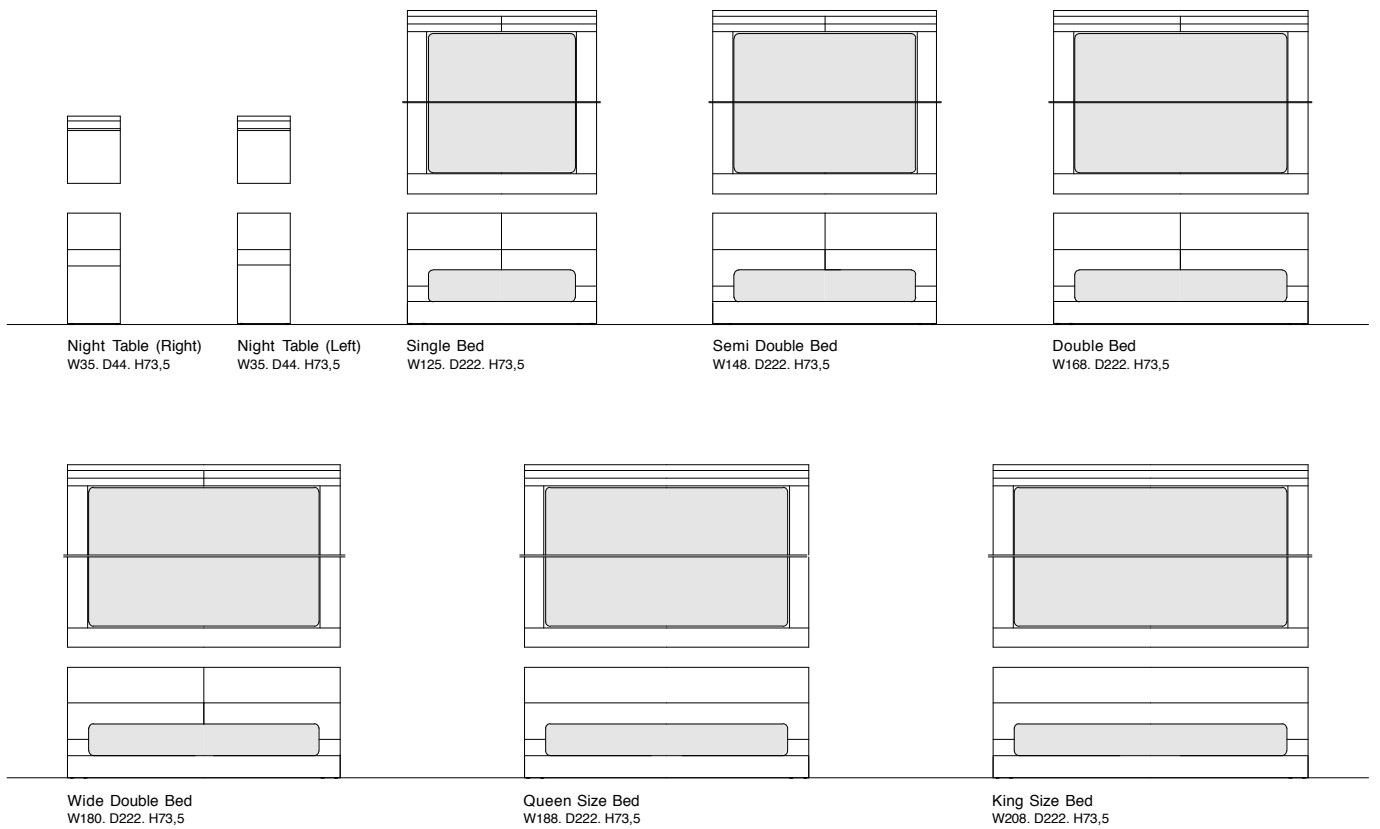

QUATTRO (クアトロ)

MDF / polyurethan painted (black) WALNUT, OAK / polyurethan painted, oil finished

Material	Shaving Style	Night Table	Single Bed	Semi Double Bed	Double Bed	Wide Double Bed	Queen Size Bed	King Size Bed
MDF	ウェーブ (polyurethan black)	¥ 51.700	¥ 194.700	¥ 209.000	¥ 234.300	¥ 249.700	¥ 290.400	¥ 328.900
	フラット (oil)	¥ 66.000	¥ 275.000	¥ 286.000	¥ 297.000	¥ 310.200	¥ 337.700	¥ 374.000
OAK WALNUT	ウェーブ (polyurethan)	¥ 79.200	¥ 318.230	¥ 329.120	¥ 341.220	¥ 353.320	¥ 384.780	¥ 425.920
	クロス (polyurethan)							