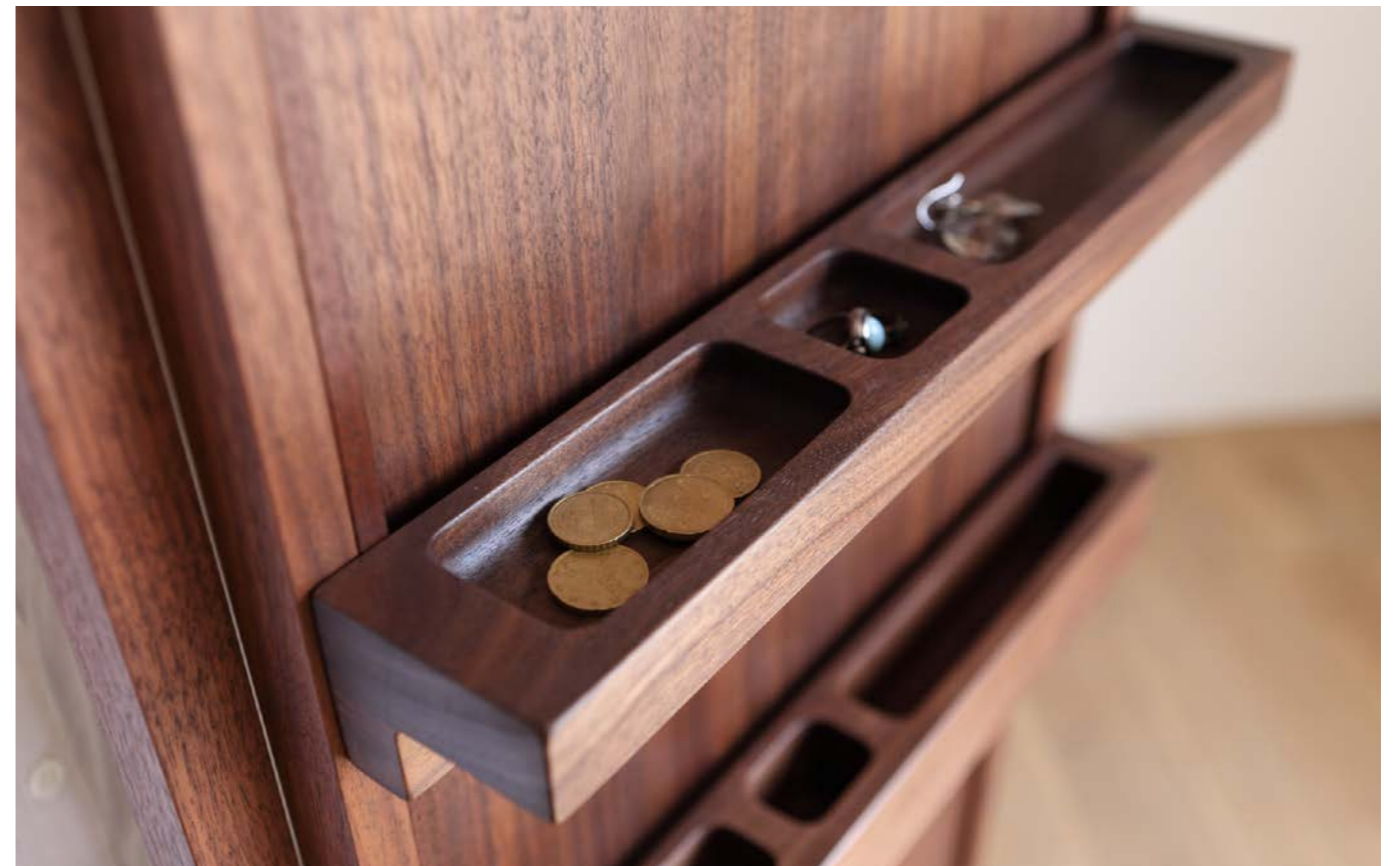

無垢材を削り出して作られた、小物トレー