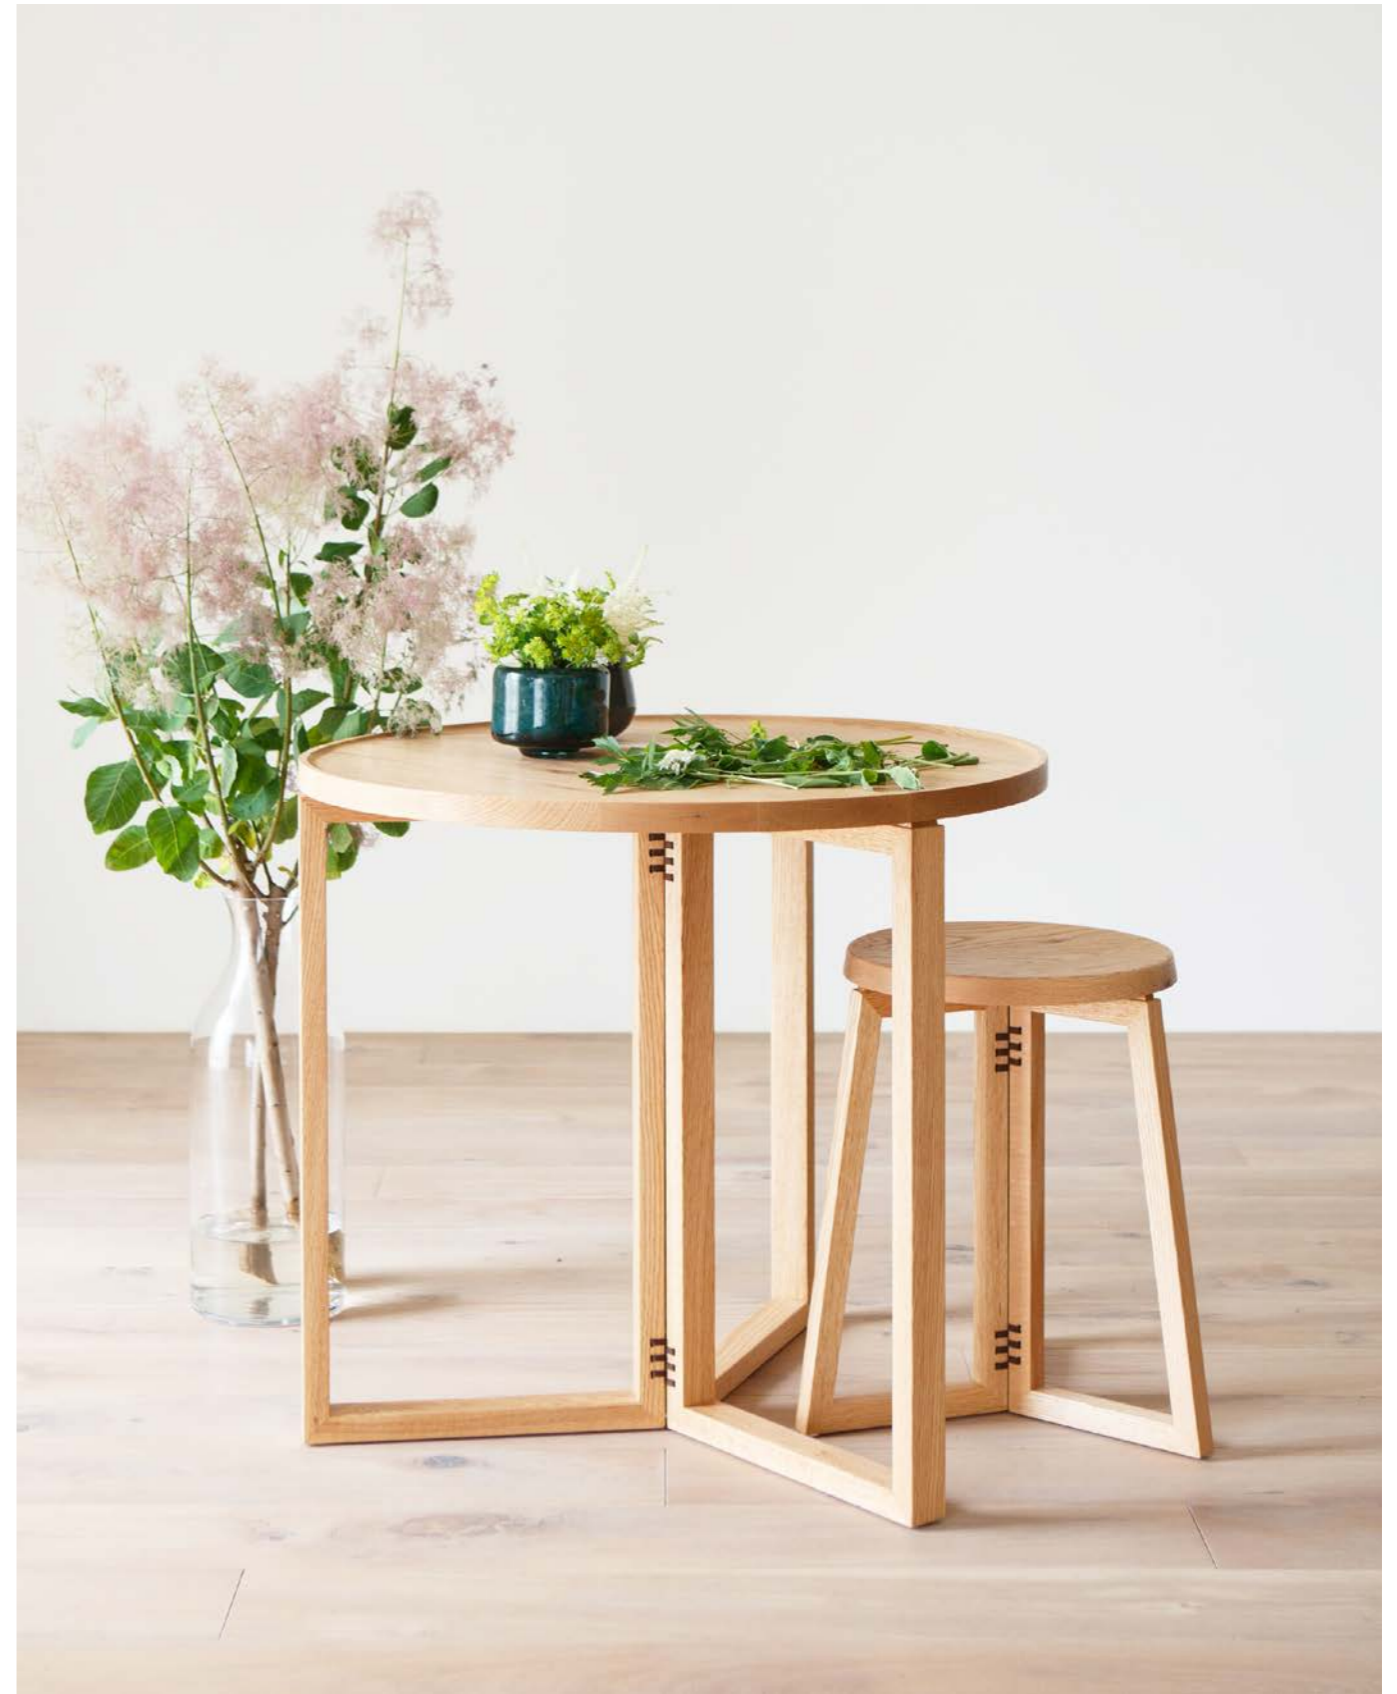

A dark wood coffee table with a potted plant and a book. The table is made of dark wood with a visible grain. On top of the table, there is a small potted plant with green leaves and dark berries. To the right, there is a book with a green cover and a wooden spine. The table is set on a light-colored, textured rug.

SPAGO Circle Table 042 High
w42 d42 h56

SPAGO Circle Table 098
w98 d98 h36

SPAGO Stool
w39 d37.5 h44

SPAGO Circle Table 070
w70 d70 h28

SPAGO Circle Table 084
w84 d84 h32

SPAGO Circle Table 042 Low
w42 d42 h45.5

SPAGO Circle Table 070 High
w70 d70 h63

SPAGO Circle Table 070 High
w70 d70 h63

SPAGO Stool
w39 d37.5 h44

SPAGO

SPAGO Shelf 168
w168 d35 h126

SPAGO means “string” in Italian. By using the string hinge (Himo-choban) which has been used for folding screen in Japan for a long time, this furniture series is possible to fold compactly.