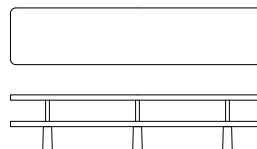

Sofa 210
W210, D87, H73, SH22
H89, SH38

Chaise Longue 084
W84, D142.5, H73, SH22
H89, SH38

Chaise Longue 140
W140, D142.5, H73, SH22
H89, SH38

Corner Sofa
W86, D86, H73, SH22
H89, SH38

Ottoman 070
W70, D56, H22
H38

Living Table 119
W119, D70, H15
H31,5
¥ 189,200

Living Table 140
W140, D84, H15
H31,5
¥ 203,500

Side Board 140
W140, D38.5, H47.5
H63
¥ 309,100

TV Board 168
W168, D37.5, H19
H36,5
¥ 251,900

TV Board 189
W189, D37.5, H19
H36,5
¥ 259,600